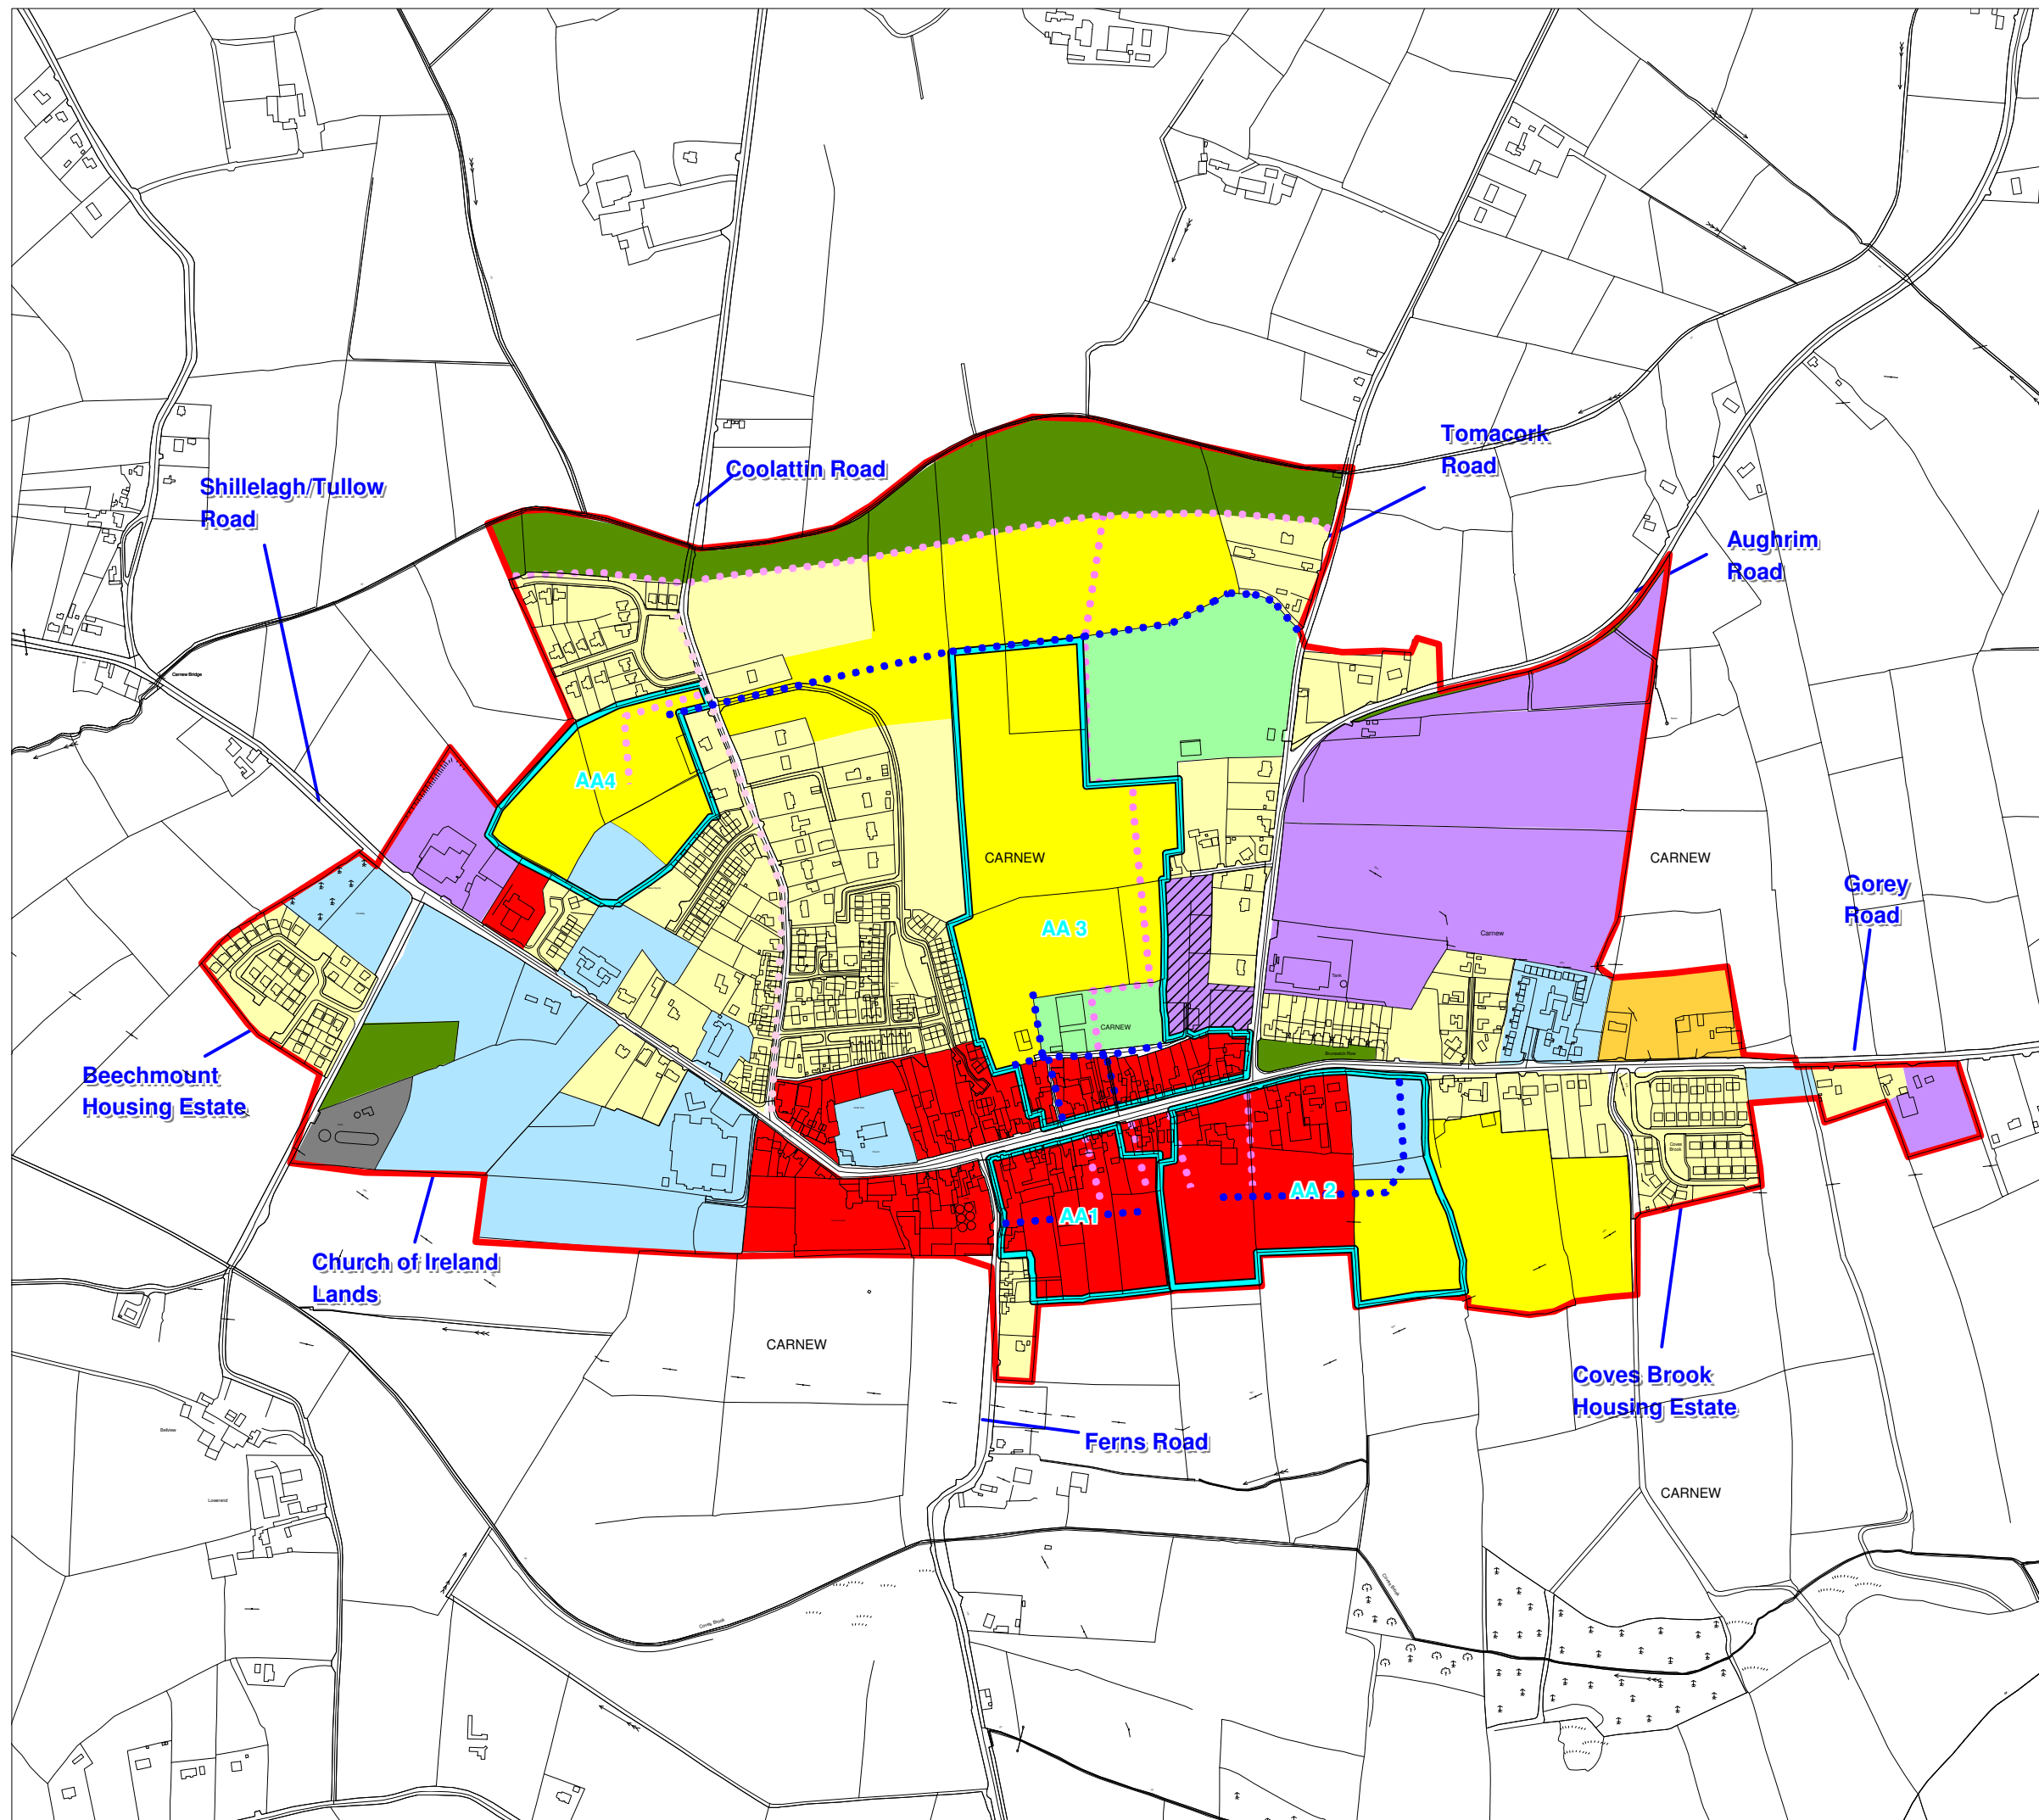

**WICKLOW  
COUNTY  
COUNCIL**

Wicklow County Council Planning Department  
County Buildings, Station Road, Wicklow  
Tel: (0404) 20100 Email: plandev@wicklowcoco.ie

**CARNEW TOWN PLAN**

**Adopted Plan 12/01/09**

**Legend**

- RE - Existing Residential
- R1 - Proposed Residential
- R2 - Proposed Residential Low Density
- TC - Town Centre
- Public Utility
- CE - Community & Educational
- E - Employment
- E1 - Employment
- OS - Open Space
- AOS - Active Open Space
- Action Areas
- Pedestrian Linkages
- Indicative New Roads
- Town Boundary

Director of Services: **Desmond O' Brien**

Senior Planner: **Patrick B. Hooper**

Scale: 1:7,500@a3

Date: 18/05/09

Drawn By: SW

Checked By: SW

Ordnance Survey Ireland. All rights reserved.  
Licence Number 2008/10CCMA/Wicklow County Council